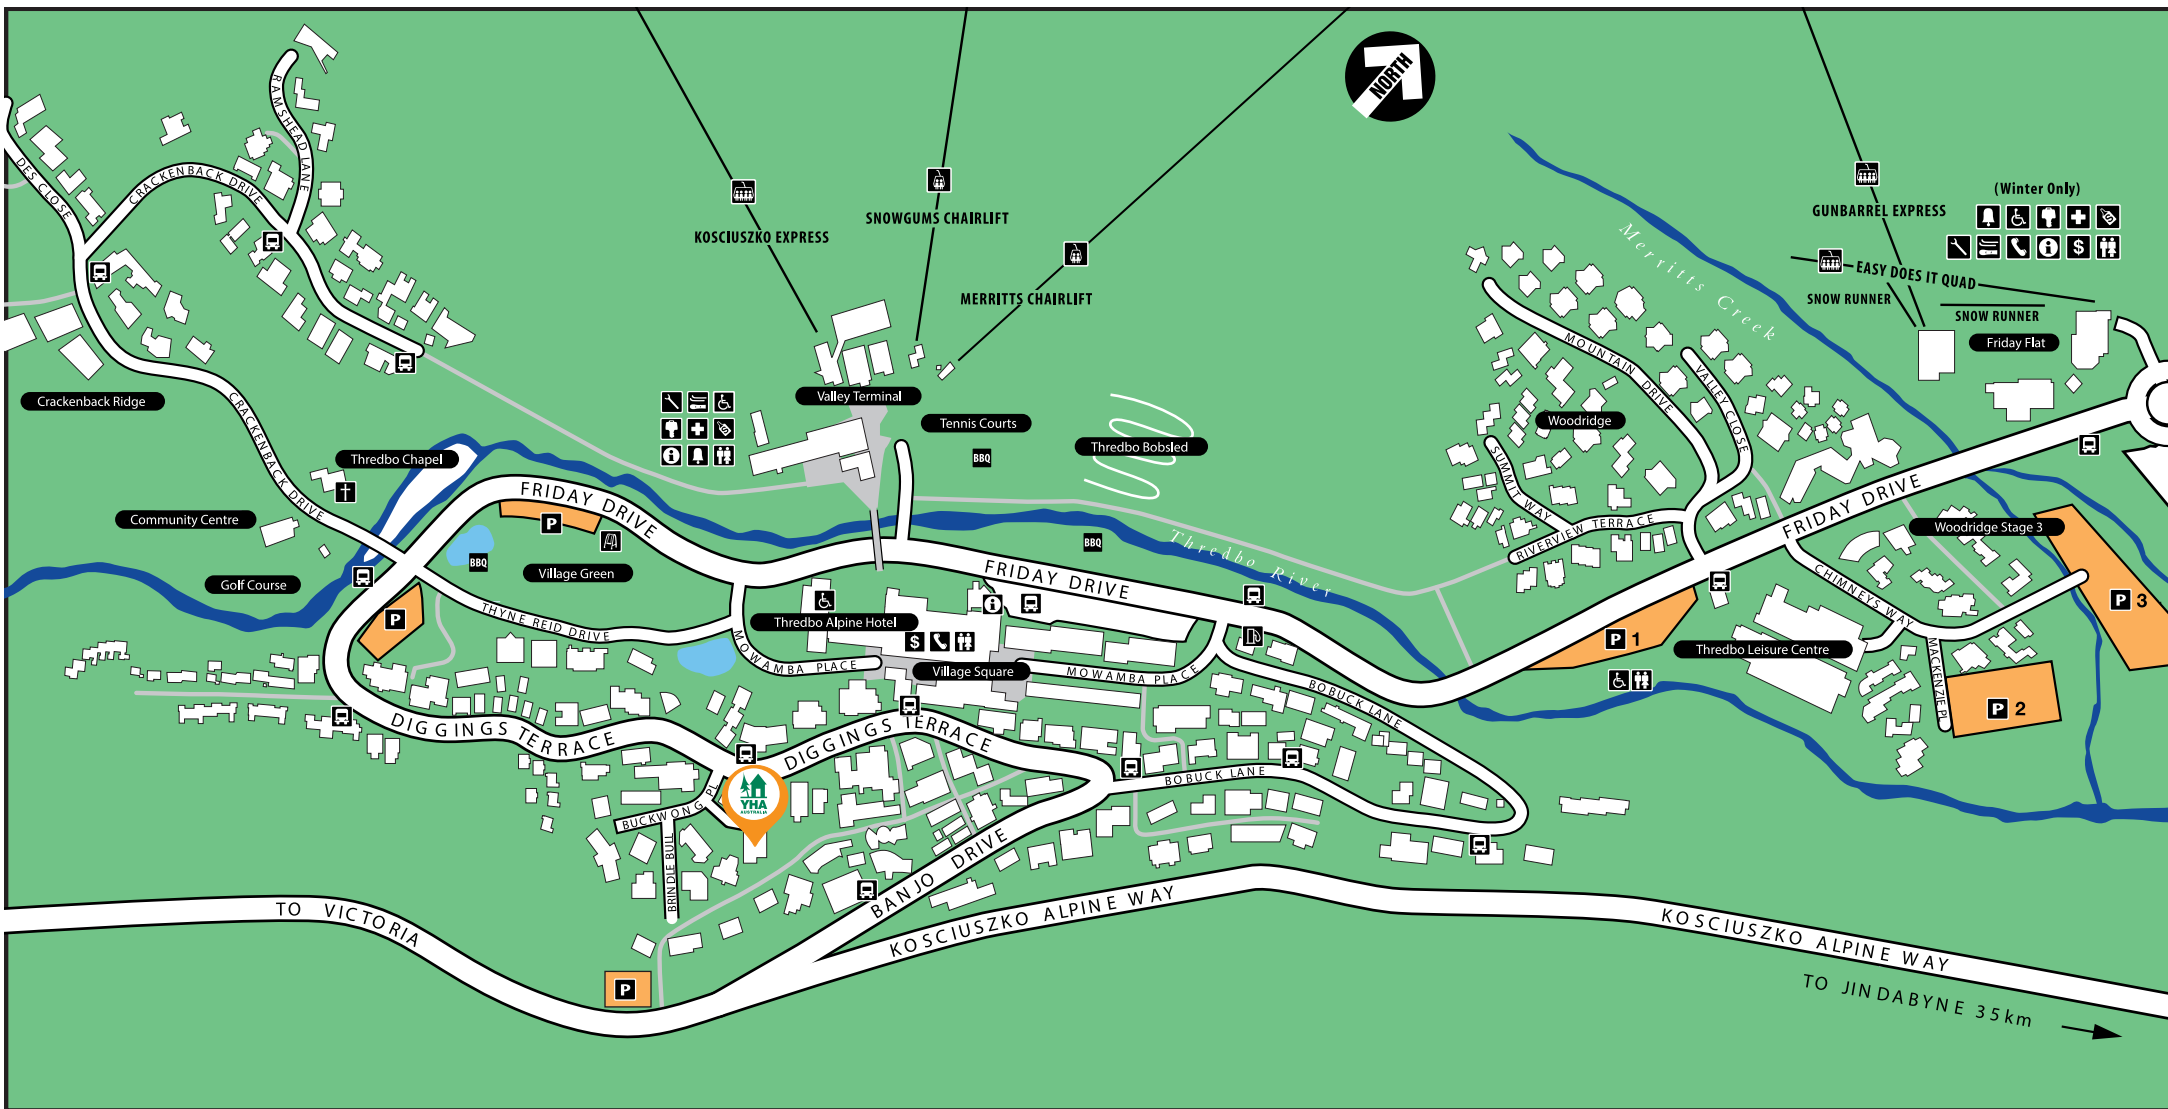

# THREDBO VILLAGE MAP

- Information
- Service Station
- Quad Chairlift
- Toilets
- ATM
- Snow Sports School
- Courtesy Tools
- Ski Patrol
- Playground
- Ski & Board Hire
- Parking
- Lockers
- Shuttle Bus Stop
- Chairlift
- Disabled Toilets
- Ticket Office
- Public Phone
- Free BBQ

**BOOK DIRECT AND SAVE!**