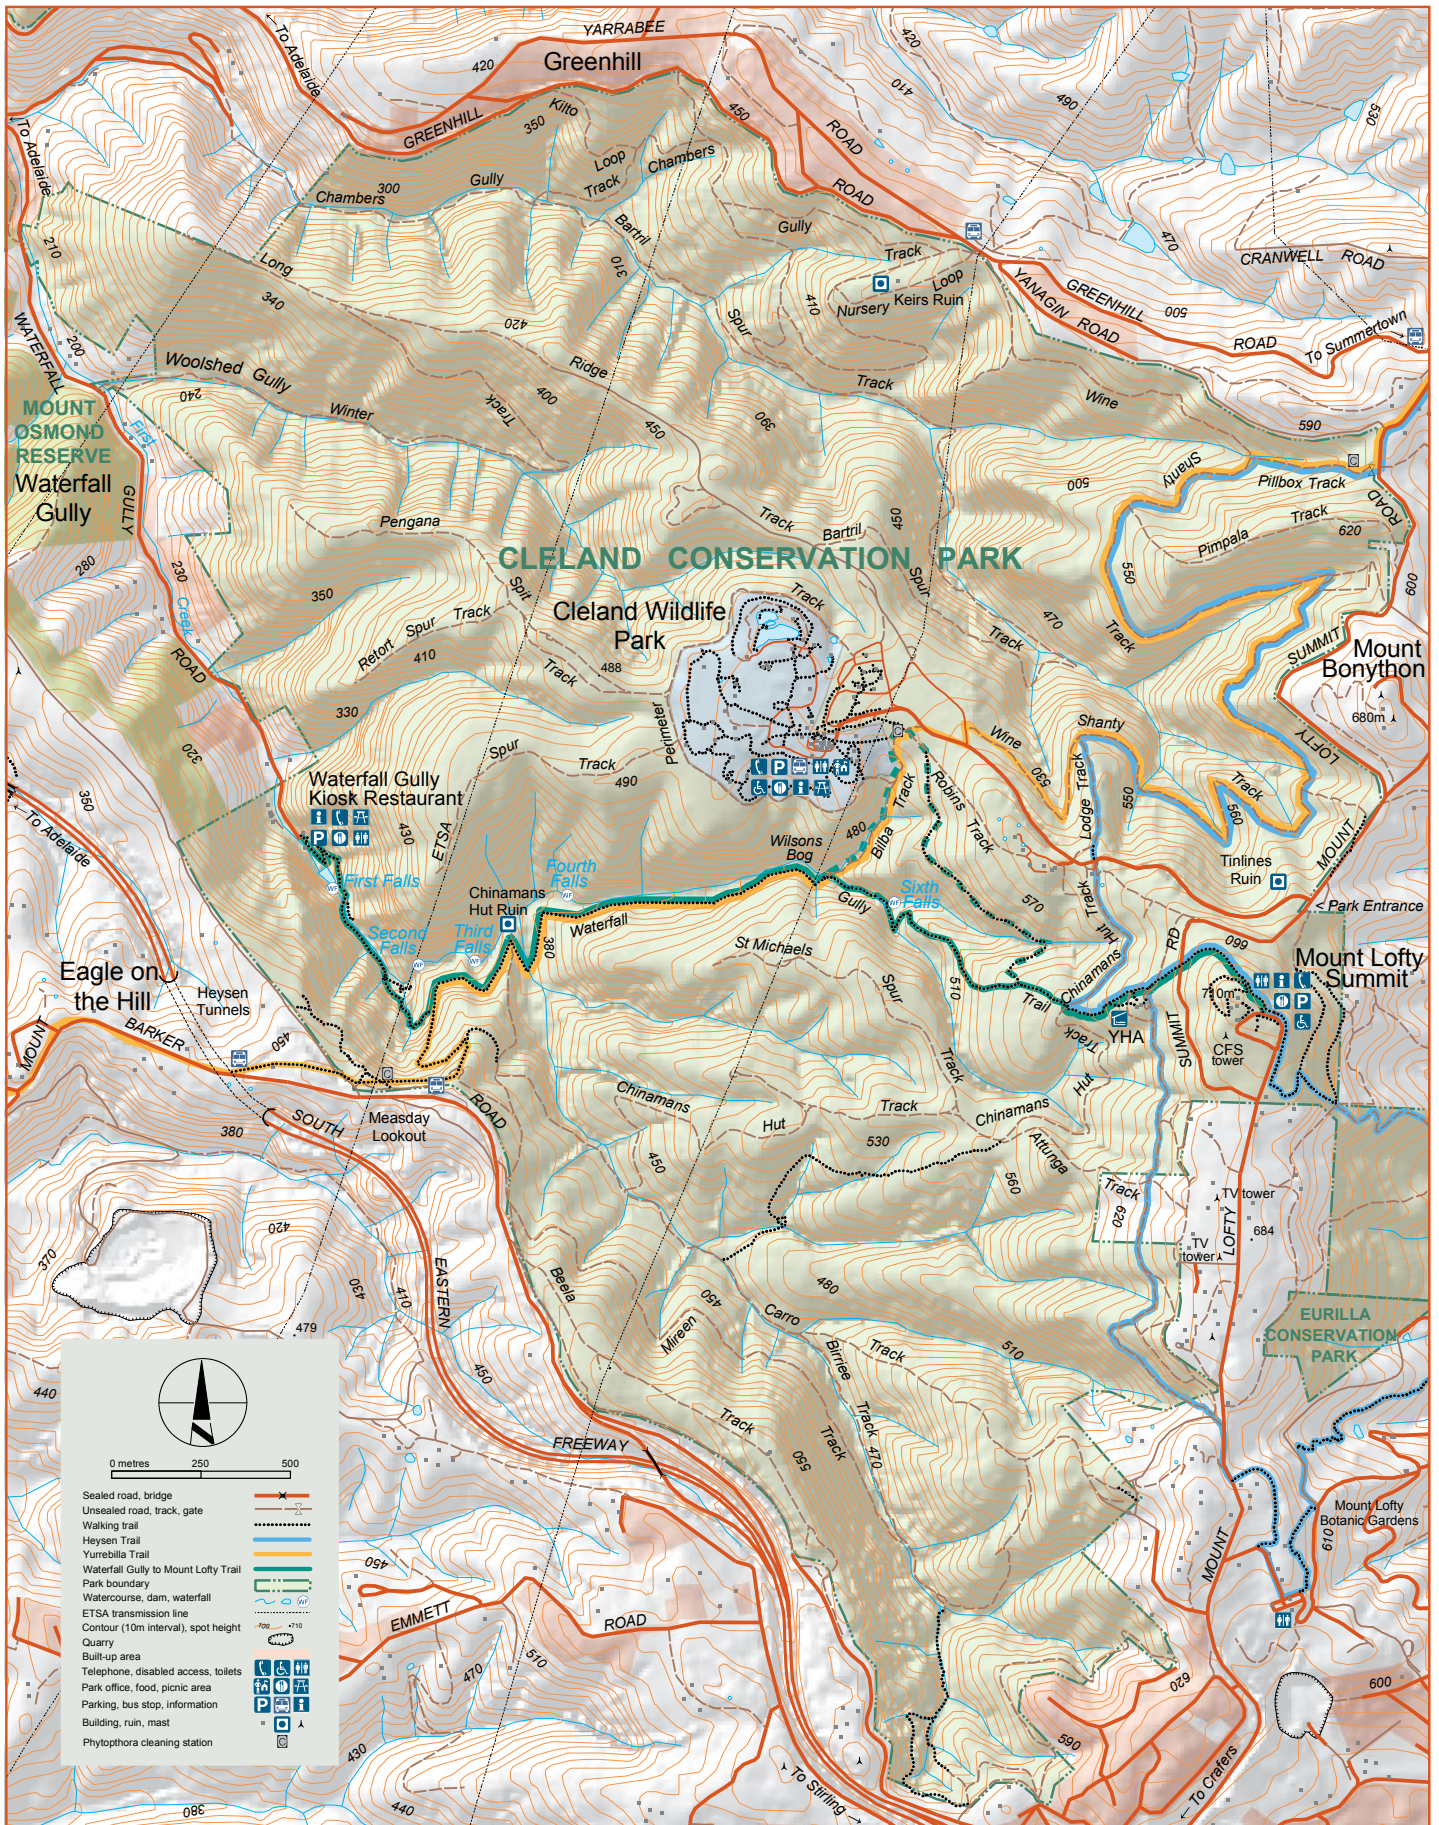

Cleland Conservation Park

For further information contact:
 Department for Environment and Heritage
 Phone (08) 8204 1910

Government of South Australia
 Department for Environment
 and Heritage