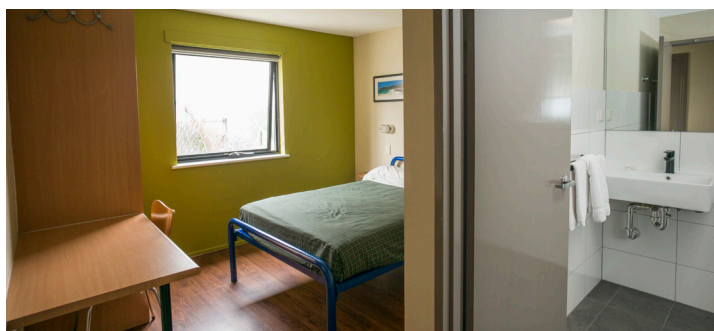

With a range of multi-share style rooms, as well as plenty of private single/twin rooms and dedicated social spaces, we can take care of all your accommodation needs.

You can look forward to the following:

- Key card security for all rooms, including bathrooms and communal areas
- Private, self-contained food servery with adjoining dining room and TV lounge
- Conference room and meeting area – seats up to 80 people
- Wireless internet throughout the property
- Secure, onsite parking, with space for a small-mid size bus
- Full wheelchair accessibility
- Individual lockers in all rooms
- 24 hour reception
- Air conditioning in all rooms

OUR GROUP RATES

ROOM TYPE	JAN-DEC 2020
4-6 Bed Multi-Share Room	From \$42 pp
4-6 Bed Multi-Share Ensuite Room	From \$45 pp
Single Ensuite Room	From \$122 pr
Twin Ensuite Room	From \$129 pr

pp = Per Person, pr = Per Room. All rates are per night and include continental breakfast

ROOMS

4 Bed Multi-Share Room

Twin Ensuite Room

Exclusive Use Group Area

Double Ensuite Room

CONTACT US NOW FOR MORE INFORMATION

Brisbane City YHA | 392 Upper Roma Street, Brisbane QLD 4000
brisbanecitygroups@yha.com.au | 07 3236 1004