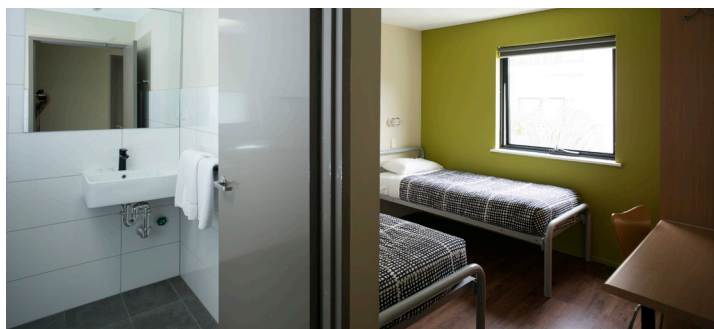

With a range of multi-share style rooms, as well as plenty of private single/twin rooms and dedicated social spaces, we can take care of all your accommodation needs.

You can look forward to the following:

- Key card security for all rooms, including bathrooms and communal areas
- Private, self-contained food servery with adjoining dining room and TV lounge
- Conference room and meeting area – seats up to 80 people
- Wireless internet throughout the property
- Secure, onsite parking, with space for a small-mid size bus
- Full wheelchair accessibility
- Individual lockers in all rooms
- 24 hour reception
- Air conditioning in all rooms

OUR GROUP RATES

ROOM TYPE	JAN-DEC 2020
4-6 Bed Multi-Share Room	From \$42 pp
4-6 Bed Multi-Share Ensuite Room	From \$45 pp
Single Ensuite Room	From \$122 pr
Twin Ensuite Room	From \$129 pr

pp = Per Person, pr = Per Room. All rates are per night and include continental breakfast

ROOMS

4 Bed Multi-Share Room

Twin Ensuite Room

Exclusive Use Group Area

Double Ensuite Room

CONTACT US NOW FOR MORE INFORMATION

Brisbane City YHA | 392 Upper Roma Street, Brisbane QLD 4000
brisbanecitygroups@yha.com.au | 07 3236 1004