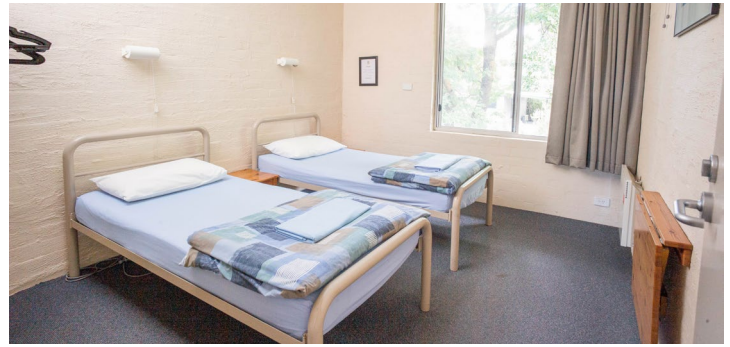

RENT-A-YHA

Looking for some extra privacy for your group? Grampians Eco YHA offers the option to rent either half of our property, or the entire building! Each half comes with separate bathrooms, a private lounge and an exclusive area in the communal kitchen.

Our three Rent-a-YHA options are as follows:*

GROUND FLOOR

(Sleeps up to 33)

From only $945 per night

25 Multi-share beds

2 Double rooms

1 Family room (Queen bed, plus one bunk bed – sleeps 4)

1st FLOOR

(Sleeps up to 31)

From only $945 per night

11 Multi-share beds

3 Double rooms

1 Twin room

3 Family Rooms (Queen bed, plus one bunk bed – sleeps 4)

ENTIRE PROPERTY

(Sleeps up to 64)

From only $1,795 per night

36 Multi-share beds

5 Double rooms

1 Twin room

4 Family Rooms (Queen bed, plus one bunk bed – sleeps 4)

*Rates valid for 2021. Please note, surcharges for events and single night stays may apply.

ROOMS

Twin Room

CONTACT US NOW FOR MORE INFORMATION

Grampians Eco YHA | Corner Grampians and Buckler Roads, Halls Gap VIC 3381
grampians@yha.com.au | 03 5356 4544

YHAGROUPS.COM.AU