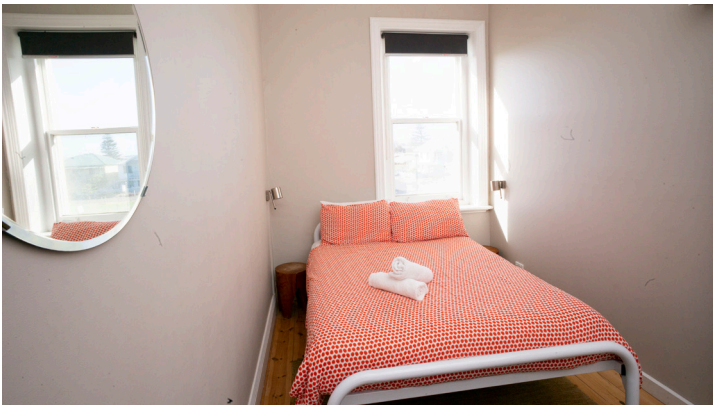

FROM ONLY
\$30.00
PER PERSON

PORT ELLIOT YHA

GROUP ACCOMMODATION SPECIALISTS

60 BEDS | FREE ITINERARY PLANNING | RENT-A-YHA

Overlooking the calm waters of Horseshoe Bay and the Southern Ocean beyond, Port Elliot YHA is the perfect place to stay with your group, all year round. We offer a great range of multi-share rooms, as well as double/twin rooms and even the option to book the entire property for exclusive use!

OUR GROUP RATES

ROOM TYPE	JAN-DEC 2020
4-6 Bed Multi-Share Room	From \$30 pp
Twin/Double Room	From \$85 pr
Double Ensuite Room	From \$105 pr
Triple Ensuite Room	From \$130 pr

pp = Per Person, pr = Per Room. All rates are per night

ROOMS

4-6 Bed Multi-Share Room

Twin/Double Room

Double Ensuite Room

Triple Ensuite Room

CONTACT US NOW FOR MORE INFORMATION

Port Elliot YHA | 13 The Strand, Port Elliot SA 5212
portelliot@yha.com.au | 08 8554 1885