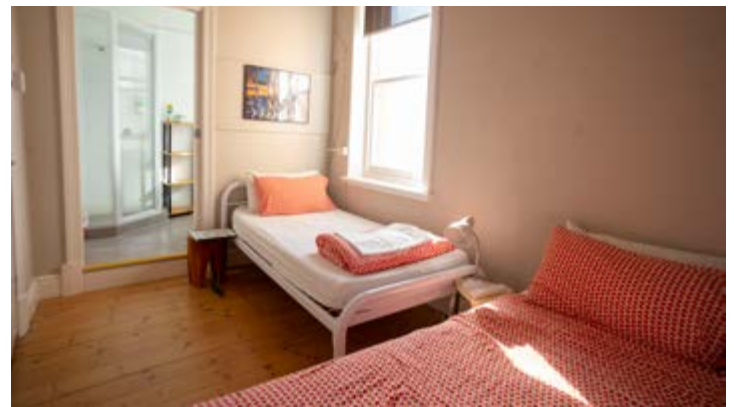

Triple Ensuite Room

CONTACT US NOW FOR MORE INFORMATION

Port Elliot YHA | 13 The Strand, Port Elliot SA 5212
portelliot@yha.com.au | 08 8554 1885

YHAGROUPS.COM.AU