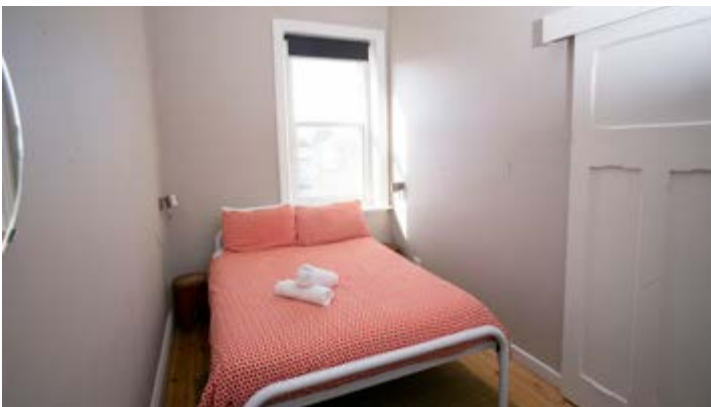

Double Ensuite Room