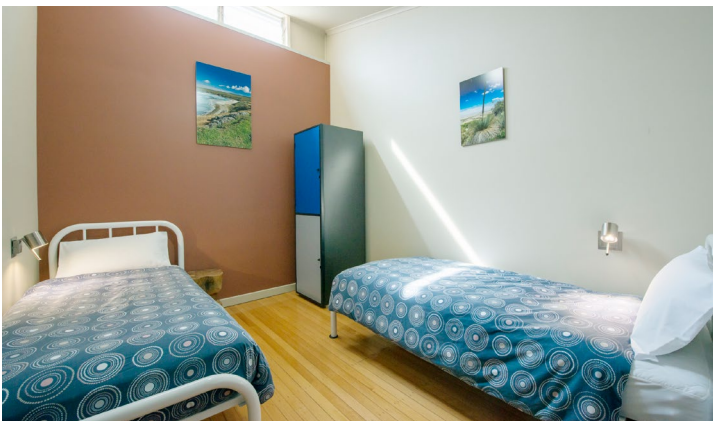

With a range of multi-share style rooms, as well as plenty of private single/twin rooms and dedicated social spaces, we can take care of all your accommodation needs.

You can look forward to the following:

OUR GROUP RATES

ROOM TYPE	JAN-DEC 2021
4-8 Bed Multi-Share Room	From \$35 pp
Single Room	From \$95 pp
Double/Twin Room	From \$100 pr

pp = Per Person, pr = Per Room. All rates are per night and include continental breakfast

ROOM CONFIGURATION (SLEEPS UP TO 60)

- 42 Multi-Share Beds
- 5 Queen Rooms
- 3 Twin Rooms
- 2 Family Rooms (Double bed plus one single bed - sleeps 3)
- 1 Family Room (Double bed plus 4 single beds - sleeps 6)

ROOMS

4 Bed Multi-Share Room

Double Room

Twin Room

Double/Twin Room

CONTACT US NOW FOR MORE INFORMATION

Port Lincoln YHA | 24-26 London St, Port Lincoln SA 5606
portlincoln@yha.com.au | 08 8682 3605

YHAGROUPS.COM.AU