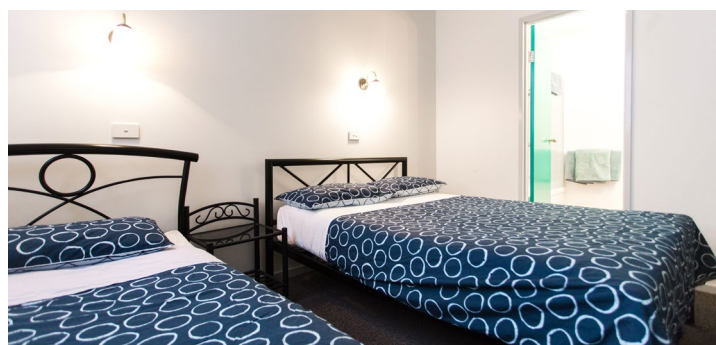

Twin Ensuite Room

CONTACT US NOW FOR MORE INFORMATION

Hobart Central YHA | 9 Argyle St, Hobart TAS 7000
hobartcentral@yha.com.au | 03 6231 2660

YHAGROUPS.COM.AU